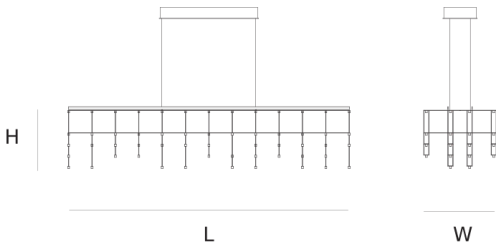

DIMENSIONS

L 150 cm 59.1 inch
H 30.5 cm 12 inch
W 40 cm 15.7 inch

LIGHTSOURCE

135 x led, E10, 12V/0.33W,
2600K, 3105LM

FINISH

Nickel
Brass
Blackbrass

TYPE.NR

CANOPY

L 60 cm 23.6 inch
H 10 cm 3.9 inch
W 15 cm 5.9 inch

INCLUDED

Yes

CABLELENGTH

Up to 200 cm 78 inch

TYPE	Suspension
STANDARD	
OPTIONAL	3000K or 3500K led.
TRANSFORMER/DRIVER	SCPpower KVF-12060-TDW
DIMMING	leading and trailing edge
CLASSIFICATION	UL no IP20 yes